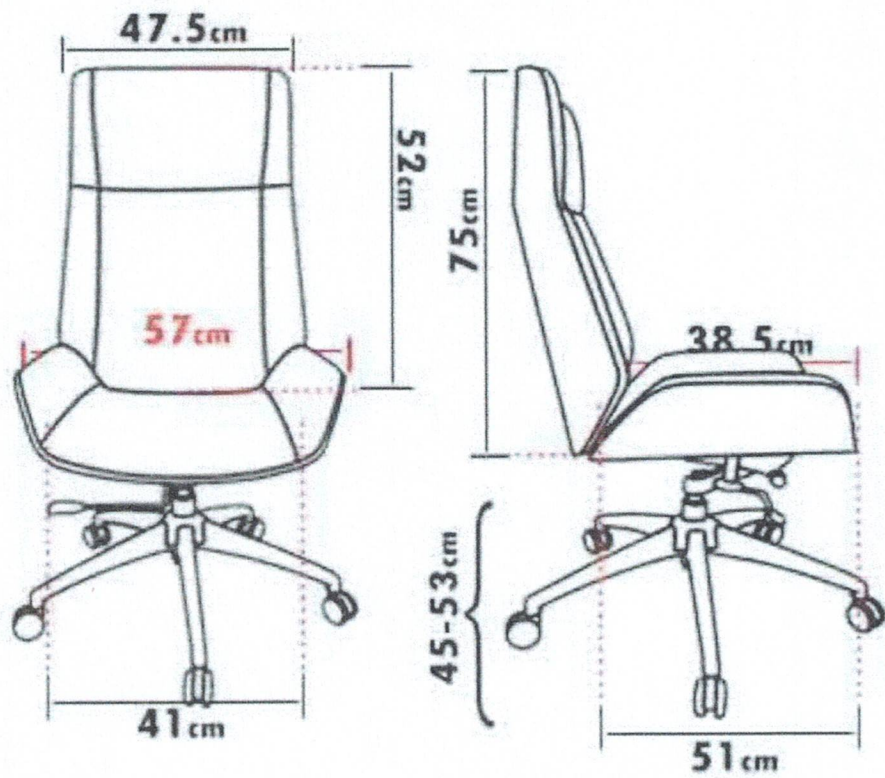

3 Layers Plant Stand Shelf Nordic
Style Courtyard Villa Decoration
Flower Display Rack

TRIBAL POTS
WITH PLATE

100% GUARANTEE

6.5x 5.75"

CASHBACK

EXECUTIVE CHAIR, (capacity of **150kg**; durable); material: **PU leather +wood** ; Color: **Black** ; Dimension: at least Width 21 inches Height 47 inches

Ratings	1000VA/600W
Battery	1x 12V/9Ah
Interface	4x Universal Socket
Form Factor	Tower
Size	90 x 305 x 165 mm
Weight	5.0 KG

A5s

-  6+128GB
-  6.2inch
-  8+15MP
-  4230mAh

170g, 8.2mm thickness
Android 8.1, ColorOS 5.2
64GB 4GB RAM
eMMC 5.1 microSDXC