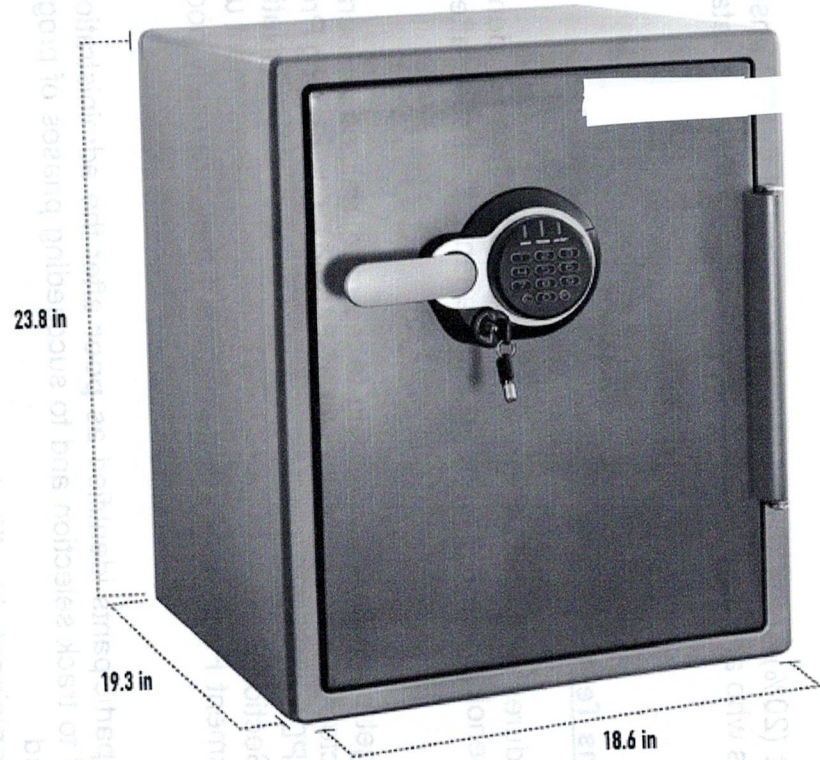

- EXTERIOR
- CAPACITY

We use cookies on this website. We use these cookies to enhance your user experience, improve the quality of our site, and to show you marketing that is more likely to be relevant to your interests. We also allow third parties, including our advertising partners, to place cookies on our websites. By continuing to use this website, you consent to the placement and use of cookies as described in our [Privacy Policy](#). If you would like to disable the use of all cookies, including those placed by advertisers, please use your browser's settings to reject cookies on this site.

ACCEPT